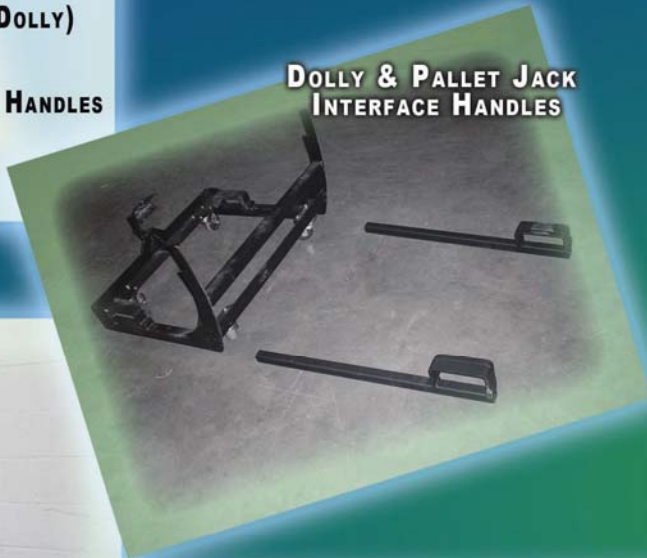

FLOOR TOOLS AND ACCESSORIES

AVAILABLE ACCESSORIES:

- FLOOR SETUP TOOLS
- CUSTOM ALL-TERRAIN PALLET JACK (MOVES BUMPER CAR MOUNTED TO DOLLY)
- BUMPER CAR DOLLY
- DOLLY & PALLET JACK INTERFACE HANDLES
- FLOOR PANEL STORAGE RACK (HOLDS A MAXIMUM OF 13 PANELS)

DOLLY & PALLET JACK
INTERFACE HANDLES